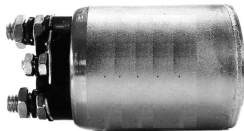

SAR 794

12 Volts

Chevrolet
General Motor: Pick-Up - Luv