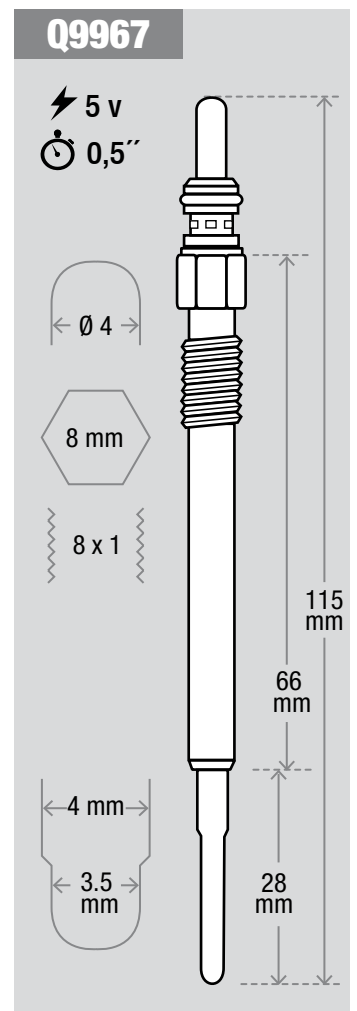

C9728 ⚡ 11 v ⌚ 5"

Technical drawing of spark plug C9728 showing dimensions: total length 95 mm, hex base diameter 12 mm, threaded length 44 mm, and insulator length 32 mm. The base has an M4 thread and 10 x 1,25 threads.

C9778 ⚡ 10,5 v ⌚ 5"

Technical drawing of spark plug C9778 showing dimensions: total length 69 mm, hex base diameter 12 mm, threaded length 33 mm, and insulator length 17 mm. The base has an M4 thread and 10 x 1,25 threads.

C9781 ⚡ 11,5 v ⌚ 5"

Technical drawing of spark plug C9781 showing dimensions: total length 89 mm, hex base diameter 12 mm, threaded length 38 mm, and insulator length 28 mm. The base has a Ø4 thread and 12 x 1,25 threads.

C9786 ⚡ 10,5 v ⌚ 5"

Technical drawing of spark plug C9786 showing dimensions: total length 82 mm, hex base diameter 9,52 mm, threaded length 34 mm, and insulator length 27 mm. The base has a Ø4 thread and 10 X 1 threads.