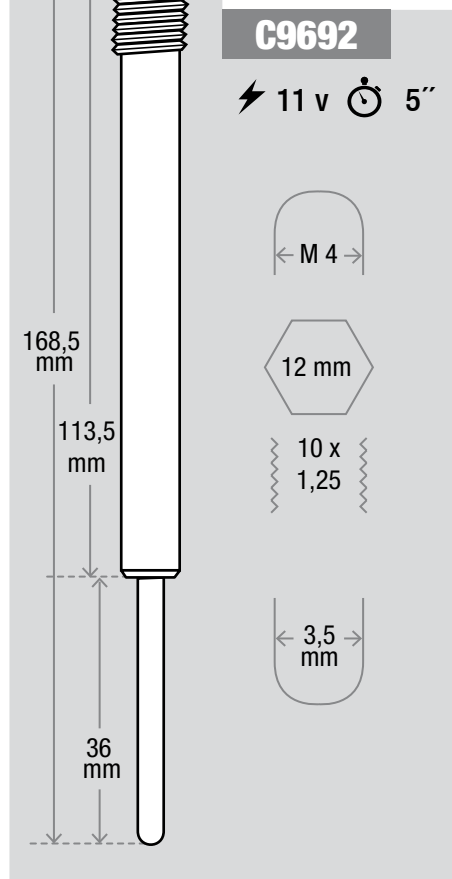

53 mm

25 mm

5 mm

C9213 ⚡ 11 v ⌚ 5"

∅ 4

10 mm

10 x 1

148 mm

12 X 1,25

76 mm

32 mm

25 mm

5 mm

C9711 ⚡ 11 v ⌚ 5"

Technical drawing of spark plug C9711 showing dimensions: total length 90 mm, hex base diameter 12 mm, threaded length 47 mm, insulator length 24 mm, and tip diameter 5 mm. The base has an M4 thread and 10 x 1,25 threads.

C9717 ⚡ 11 v ⌚ 5"

Technical drawing of spark plug C9717 showing dimensions: total length 91 mm, hex base diameter 12 mm, threaded length 50 mm, and insulator length 22 mm. The base has an M4 thread and 10 x 1,25 threads.

C9728 ⚡ 11 v ⌚ 5"

Technical drawing of spark plug C9728 showing dimensions: total length 95 mm, hex base diameter 12 mm, threaded length 44 mm, and insulator length 32 mm. The base has an M4 thread and 10 x 1,25 threads.