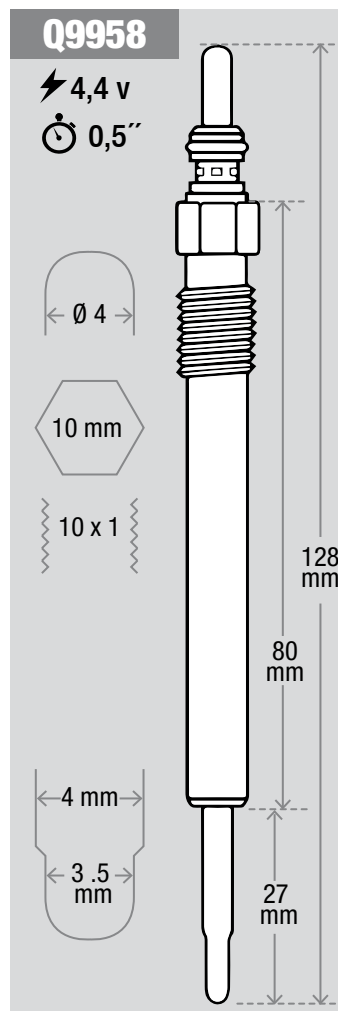

C9728 ⚡ 11 v ⌚ 5"

Technical drawing of spark plug C9728 showing dimensions: total length 95 mm, hex base diameter 12 mm, threaded length 44 mm, and insulator length 32 mm. The base has an M4 thread and 10 x 1,25 threads.

C9778 ⚡ 10,5 v ⌚ 5"

Technical drawing of spark plug C9778 showing dimensions: total length 69 mm, hex base diameter 12 mm, threaded length 33 mm, and insulator length 17 mm. The base has an M4 thread and 10 x 1,25 threads.

C9781 ⚡ 11,5 v ⌚ 5"

Technical drawing of spark plug C9781 showing dimensions: total length 89 mm, hex base diameter 12 mm, threaded length 38 mm, and insulator length 28 mm. The base has a Ø4 thread and 12 x 1,25 threads.

C9786 ⚡ 10,5 v ⌚ 5"

Technical drawing of spark plug C9786 showing dimensions: total length 82 mm, hex base diameter 9,52 mm, threaded length 34 mm, and insulator length 27 mm. The base has a Ø4 thread and 10 X 1 threads.