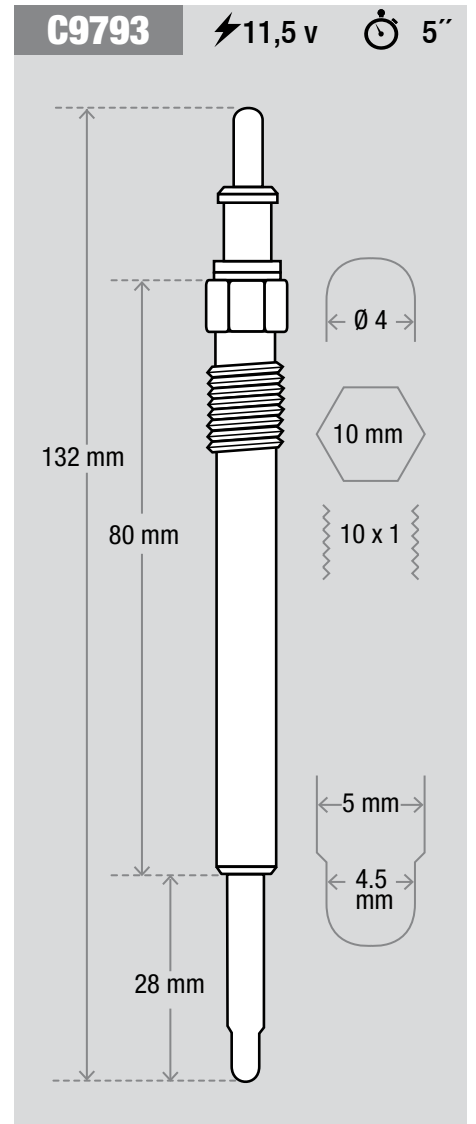

C9728 ⚡ 11 v ⌚ 5"

Technical drawing of spark plug C9728 showing dimensions: total length 95 mm, hex base diameter 12 mm, threaded length 44 mm, and insulator length 32 mm. The base has an M4 thread and 10 x 1,25 threads.

C9778 ⚡ 10,5 v ⌚ 5"

Technical drawing of spark plug C9778 showing dimensions: total length 69 mm, hex base diameter 12 mm, threaded length 33 mm, and insulator length 17 mm. The base has an M4 thread and 10 x 1,25 threads.

C9781 ⚡ 11,5 v ⌚ 5"

Technical drawing of spark plug C9781 showing dimensions: total length 89 mm, hex base diameter 12 mm, threaded length 38 mm, and insulator length 28 mm. The base has a Ø4 thread and 12 x 1,25 threads.

C9786 ⚡ 10,5 v ⌚ 5"

Technical drawing of spark plug C9786 showing dimensions: total length 82 mm, hex base diameter 9,52 mm, threaded length 34 mm, and insulator length 27 mm. The base has a Ø4 thread and 10 X 1 threads.