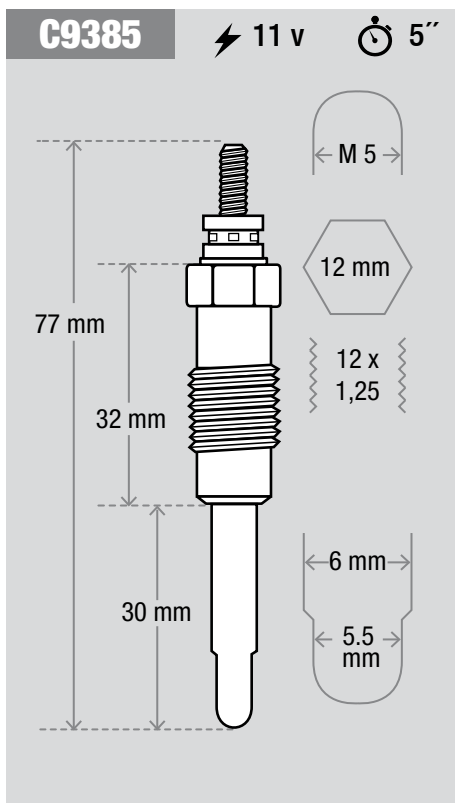

∅ 4

10 mm

10 x 1

5 mm

4.5 mm

C9221 ⚡ 11 v ⌚ 5"

M 4

12 mm

12 X 1,25

76 mm

32 mm

25 mm

5 mm

C9711 ⚡ 11 v ⌚ 5"

Technical drawing of spark plug C9711 showing dimensions: total length 90 mm, hex base diameter 12 mm, threaded length 47 mm, insulator length 24 mm, and tip diameter 5 mm. The base has an M4 thread and 10 x 1,25 threads.

C9717 ⚡ 11 v ⌚ 5"

Technical drawing of spark plug C9717 showing dimensions: total length 91 mm, hex base diameter 12 mm, threaded length 50 mm, and insulator length 22 mm. The base has an M4 thread and 10 x 1,25 threads.

C9728 ⚡ 11 v ⌚ 5"

Technical drawing of spark plug C9728 showing dimensions: total length 95 mm, hex base diameter 12 mm, threaded length 44 mm, and insulator length 32 mm. The base has an M4 thread and 10 x 1,25 threads.