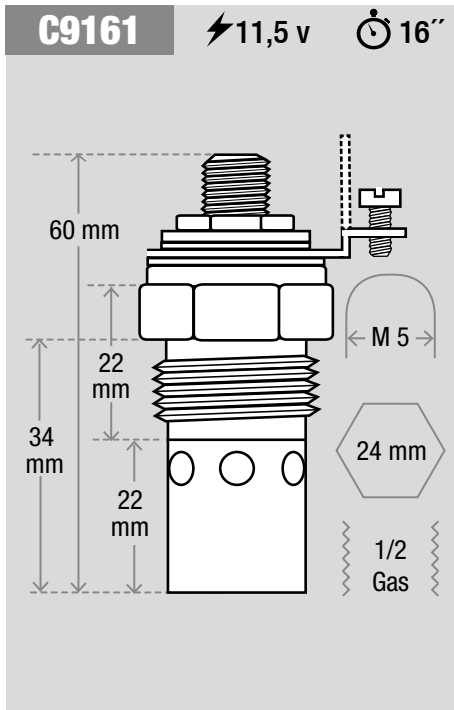

COBALT

Catálogo de aplicaciones
Imágenes

C9210 ⌚ 5" ⚡ 11,5 v

M 4

10 mm

10 x 1

146 mm

96 mm

35 mm

5 mm

4.5 mm

C9211 ⚡ 11 v ⌚ 5"

∅ 4

10 mm

10 x 1

99 mm

53 mm

25 mm

5 mm

C9213 ⚡ 11 v ⌚ 5"

∅ 4

10 mm

10 x 1

148 mm

C9717 ⚡ 11 v ⌚ 5"

Technical drawing of spark plug C9717 showing dimensions: total length 91 mm, hex base diameter 12 mm, threaded length 50 mm, and insulator length 22 mm. The base has an M4 thread and 10 x 1,25 threads.