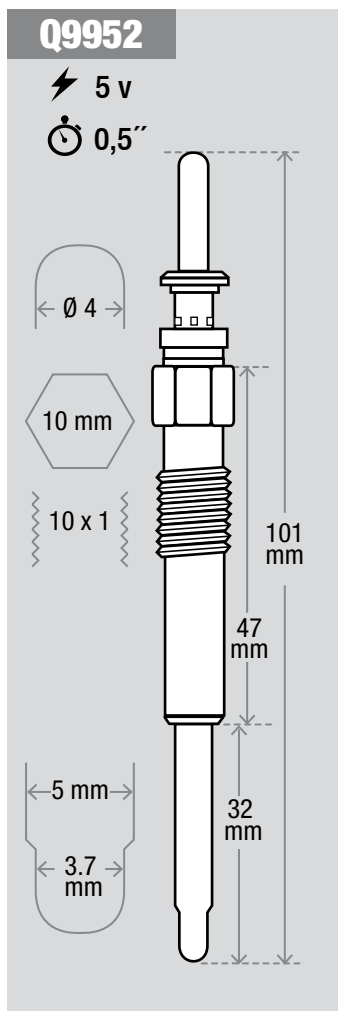

C9728 ⚡ 11 v ⌚ 5"

Technical drawing of spark plug C9728 showing dimensions: total length 95 mm, hex base diameter 12 mm, threaded length 44 mm, and insulator length 32 mm. The base has an M4 thread and 10 x 1,25 threads.

C9778 ⚡ 10,5 v ⌚ 5"

Technical drawing of spark plug C9778 showing dimensions: total length 69 mm, hex base diameter 12 mm, threaded length 33 mm, and insulator length 17 mm. The base has an M4 thread and 10 x 1,25 threads.

C9781 ⚡ 11,5 v ⌚ 5"

Technical drawing of spark plug C9781 showing dimensions: total length 89 mm, hex base diameter 12 mm, threaded length 38 mm, and insulator length 28 mm. The base has a Ø4 thread and 12 x 1,25 threads.

C9786 ⚡ 10,5 v ⌚ 5"

Technical drawing of spark plug C9786 showing dimensions: total length 82 mm, hex base diameter 9,52 mm, threaded length 34 mm, and insulator length 27 mm. The base has a Ø4 thread and 10 X 1 threads.