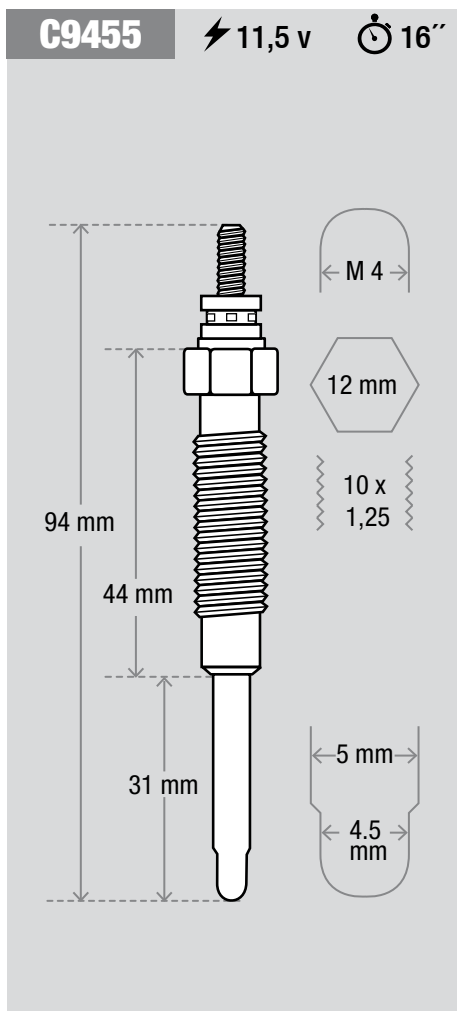

∅ 4

10 mm

10 x 1

5 mm

4.5 mm

C9221 ⚡ 11 v ⌚ 5"

M 4

12 mm

12 X 1,25

76 mm

32 mm

25 mm

5 mm

C9711 ⚡ 11 v ⌚ 5"

Technical drawing of spark plug C9711 showing dimensions: total length 90 mm, hex base diameter 12 mm, threaded length 47 mm, insulator length 24 mm, and tip diameter 5 mm. The base has an M4 thread and 10 x 1,25 threads.

C9717 ⚡ 11 v ⌚ 5"

Technical drawing of spark plug C9717 showing dimensions: total length 91 mm, hex base diameter 12 mm, threaded length 50 mm, and insulator length 22 mm. The base has an M4 thread and 10 x 1,25 threads.

C9728 ⚡ 11 v ⌚ 5"

Technical drawing of spark plug C9728 showing dimensions: total length 95 mm, hex base diameter 12 mm, threaded length 44 mm, and insulator length 32 mm. The base has an M4 thread and 10 x 1,25 threads.