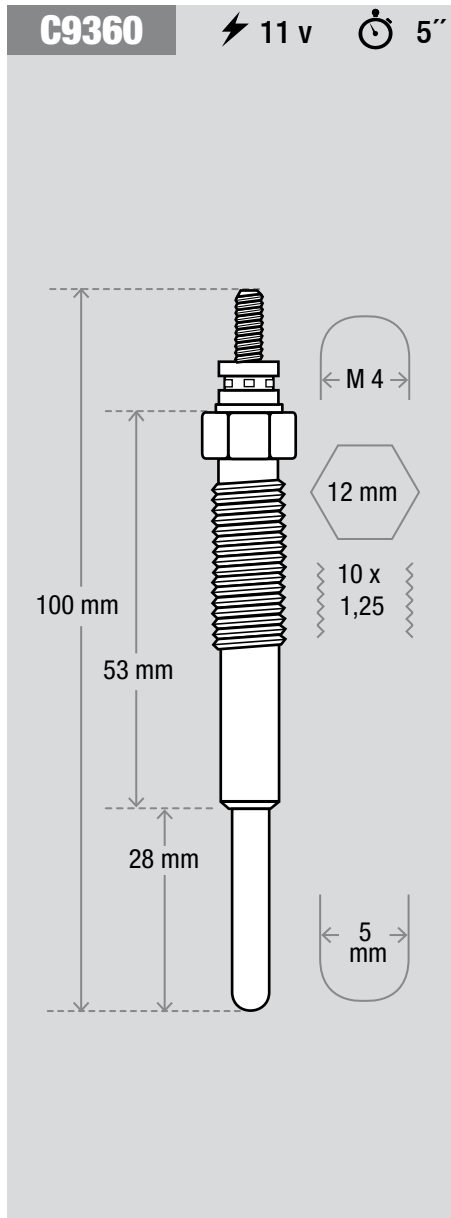

53 mm

25 mm

5 mm

C9213 ⚡ 11 v ⌚ 5"

∅ 4

10 mm

10 x 1

148 mm

∅ 4

10 mm

10 x 1

5 mm

4.5 mm

C9221 ⚡ 11 v ⌚ 5"

M 4

12 mm

10 x 1,25

89 mm

53 mm

17 mm

5 mm

C9300 ⚡ 11 v ⌚ 5"

M 4

12 mm

12 X 1,25

76 mm

32 mm

25 mm

5 mm

C9711 ⚡ 11 v ⌚ 5"

Technical drawing of spark plug C9711 showing dimensions: total length 90 mm, hex base diameter 12 mm, threaded length 47 mm, insulator length 24 mm, and tip diameter 5 mm. The base has an M4 thread and 10 x 1,25 threads.