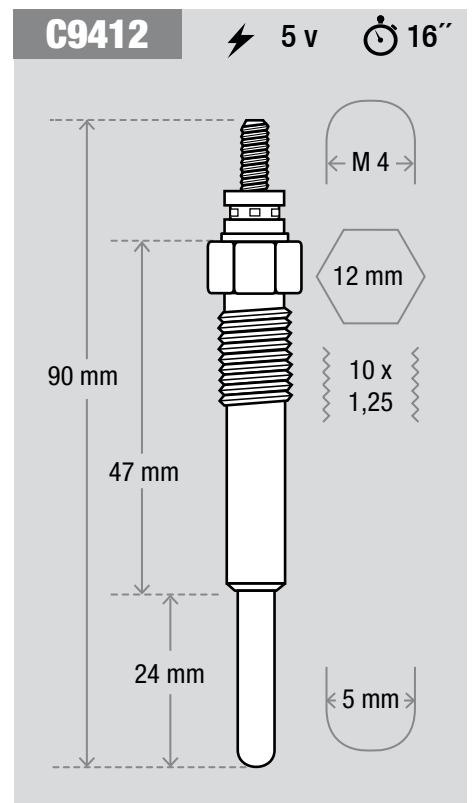

∅ 4

10 mm

10 x 1

5 mm

4.5 mm

C9221 ⚡ 11 v ⌚ 5"

M 4

12 mm

12 X 1,25

76 mm

32 mm

25 mm

5 mm

C9711 ⚡ 11 v ⌚ 5"

Technical drawing of spark plug C9711 showing dimensions: total length 90 mm, hex base diameter 12 mm, threaded length 47 mm, insulator length 24 mm, and tip diameter 5 mm. The base has an M4 thread and 10 x 1,25 threads.

C9717 ⚡ 11 v ⌚ 5"

Technical drawing of spark plug C9717 showing dimensions: total length 91 mm, hex base diameter 12 mm, threaded length 50 mm, and insulator length 22 mm. The base has an M4 thread and 10 x 1,25 threads.

C9728 ⚡ 11 v ⌚ 5"

Technical drawing of spark plug C9728 showing dimensions: total length 95 mm, hex base diameter 12 mm, threaded length 44 mm, and insulator length 32 mm. The base has an M4 thread and 10 x 1,25 threads.