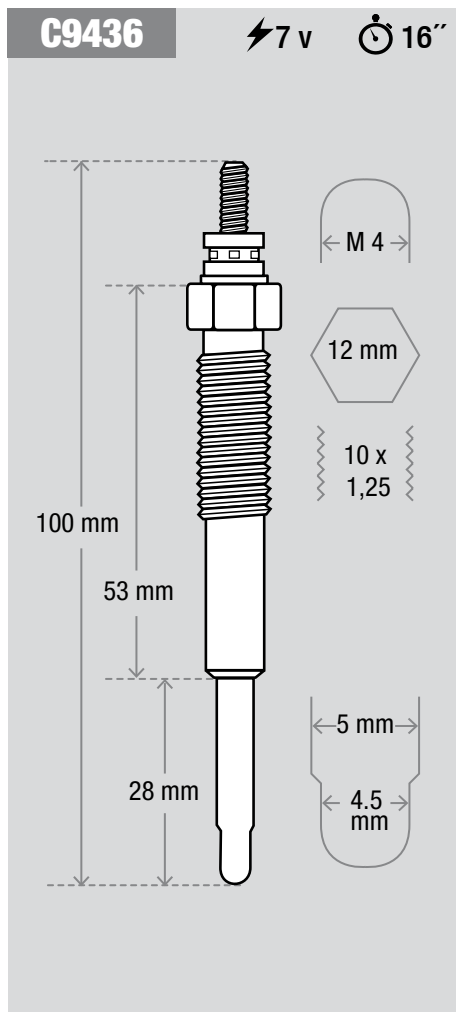

∅ 4

10 mm

10 x 1

5 mm

4.5 mm

C9221 ⚡ 11 v ⌚ 5"

M 4

12 mm

12 X 1,25

76 mm

32 mm

25 mm

5 mm

C9711 ⚡ 11 v ⌚ 5"

Technical drawing of spark plug C9711 showing dimensions: total length 90 mm, hex base diameter 12 mm, threaded length 47 mm, insulator length 24 mm, and tip diameter 5 mm. The base has an M4 thread and 10 x 1,25 threads.

C9717 ⚡ 11 v ⌚ 5"

Technical drawing of spark plug C9717 showing dimensions: total length 91 mm, hex base diameter 12 mm, threaded length 50 mm, and insulator length 22 mm. The base has an M4 thread and 10 x 1,25 threads.

C9728 ⚡ 11 v ⌚ 5"

Technical drawing of spark plug C9728 showing dimensions: total length 95 mm, hex base diameter 12 mm, threaded length 44 mm, and insulator length 32 mm. The base has an M4 thread and 10 x 1,25 threads.