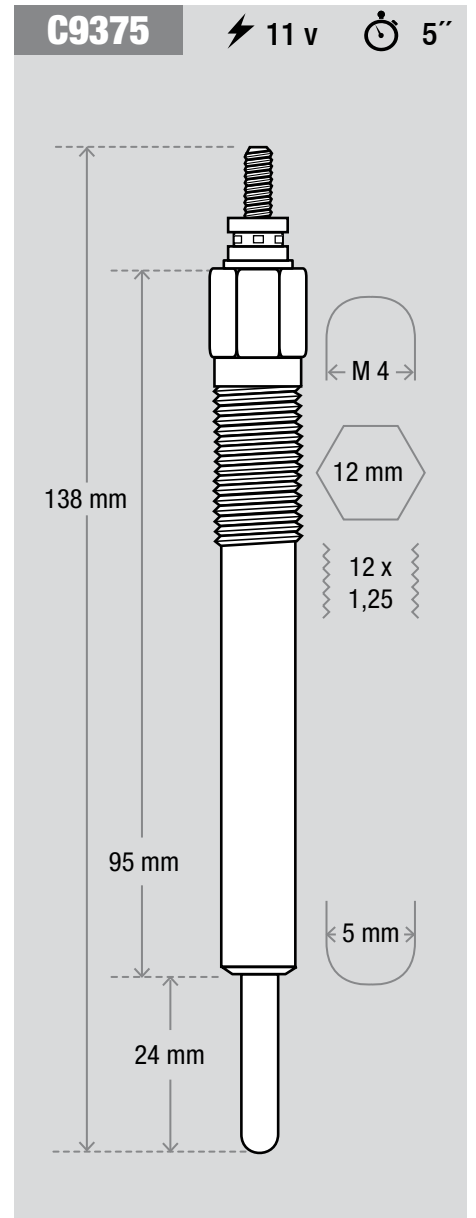

53 mm

25 mm

5 mm

C9213 ⚡ 11 v ⌚ 5"

∅ 4

10 mm

10 x 1

148 mm

∅ 4

10 mm

10 x 1

5 mm

4.5 mm

C9221 ⚡ 11 v ⌚ 5"

M 4

12 mm

10 x 1,25

89 mm

53 mm

17 mm

5 mm

C9300 ⚡ 11 v ⌚ 5"

M 4

12 mm

12 X 1,25

76 mm

32 mm

25 mm

5 mm

C9711 ⚡ 11 v ⌚ 5"

Technical drawing of spark plug C9711 showing dimensions: total length 90 mm, hex base diameter 12 mm, threaded length 47 mm, insulator length 24 mm, and tip diameter 5 mm. The base has an M4 thread and 10 x 1,25 threads.