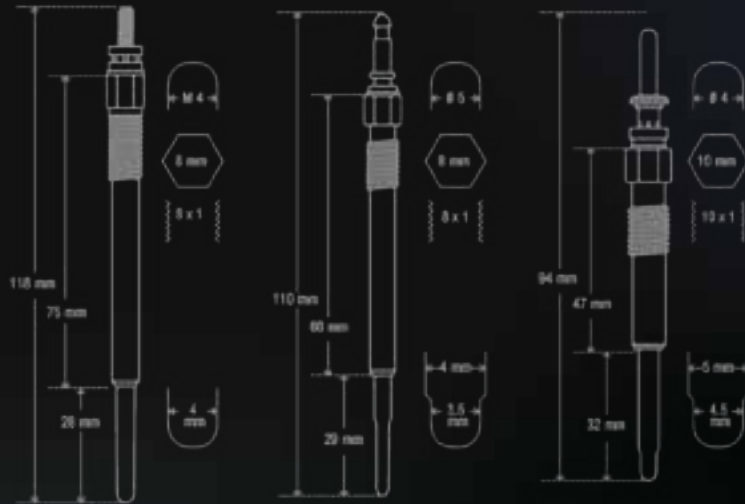

C9728 ⚡ 11 v ⌚ 5"

Technical drawing of spark plug C9728 showing dimensions: total length 95 mm, hex base diameter 12 mm, threaded length 44 mm, and insulator length 32 mm. The base has an M4 thread and 10 x 1,25 threads.

C9778 ⚡ 10,5 v ⌚ 5"

Technical drawing of spark plug C9778 showing dimensions: total length 69 mm, hex base diameter 12 mm, threaded length 33 mm, and insulator length 17 mm. The base has an M4 thread and 10 x 1,25 threads.

C9781 ⚡ 11,5 v ⌚ 5"

Technical drawing of spark plug C9781 showing dimensions: total length 89 mm, hex base diameter 12 mm, threaded length 38 mm, and insulator length 28 mm. The base has a Ø4 thread and 12 x 1,25 threads.

C9786 ⚡ 10,5 v ⌚ 5"

Technical drawing of spark plug C9786 showing dimensions: total length 82 mm, hex base diameter 9,52 mm, threaded length 34 mm, and insulator length 27 mm. The base has a Ø4 thread and 10 X 1 threads.