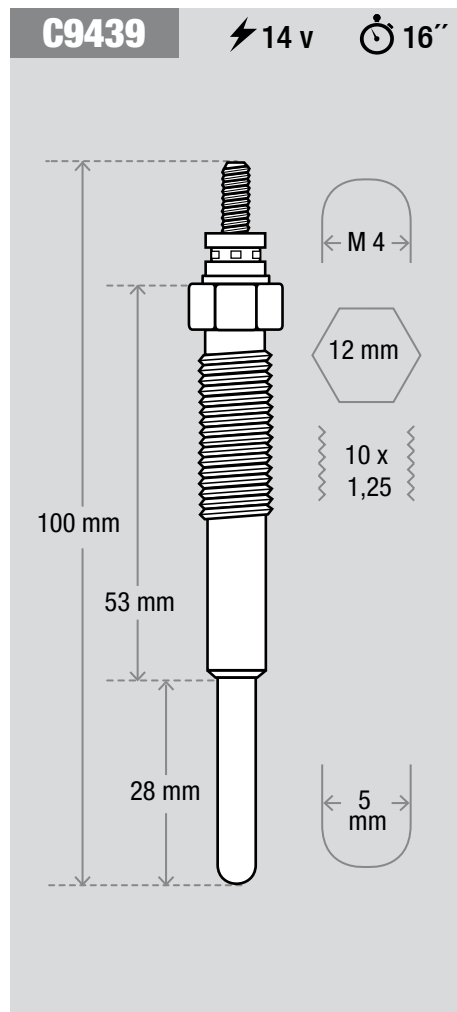

∅ 4

10 mm

10 x 1

5 mm

4.5 mm

C9221 ⚡ 11 v ⌚ 5"

M 4

12 mm

12 X 1,25

76 mm

32 mm

25 mm

5 mm

C9711 ⚡ 11 v ⌚ 5"

Technical drawing of spark plug C9711 showing dimensions: total length 90 mm, hex base diameter 12 mm, threaded length 47 mm, insulator length 24 mm, and tip diameter 5 mm. The base has an M4 thread and 10 x 1,25 threads.

C9717 ⚡ 11 v ⌚ 5"

Technical drawing of spark plug C9717 showing dimensions: total length 91 mm, hex base diameter 12 mm, threaded length 50 mm, and insulator length 22 mm. The base has an M4 thread and 10 x 1,25 threads.

C9728 ⚡ 11 v ⌚ 5"

Technical drawing of spark plug C9728 showing dimensions: total length 95 mm, hex base diameter 12 mm, threaded length 44 mm, and insulator length 32 mm. The base has an M4 thread and 10 x 1,25 threads.