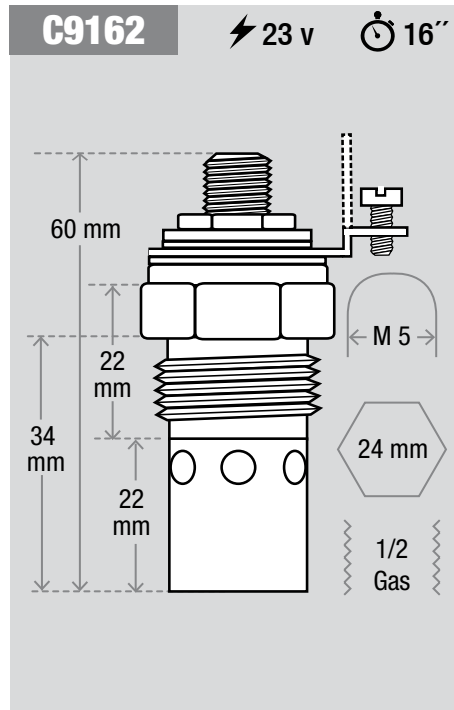

COBALT

Catálogo de aplicaciones
Imágenes

C9210 ⌚ 5" ⚡ 11,5 v

M 4

10 mm

10 x 1

146 mm

96 mm

35 mm

5 mm

4.5 mm

C9211 ⚡ 11 v ⌚ 5"

∅ 4

10 mm

10 x 1

99 mm

53 mm

25 mm

5 mm

C9213 ⚡ 11 v ⌚ 5"

∅ 4

10 mm

10 x 1

148 mm

12 X 1,25

76 mm

32 mm

25 mm

5 mm

C9711 ⚡ 11 v ⌚ 5"

Technical drawing of spark plug C9711 showing dimensions: total length 90 mm, hex base diameter 12 mm, threaded length 47 mm, insulator length 24 mm, and tip diameter 5 mm. The base has an M4 thread and 10 x 1,25 threads.