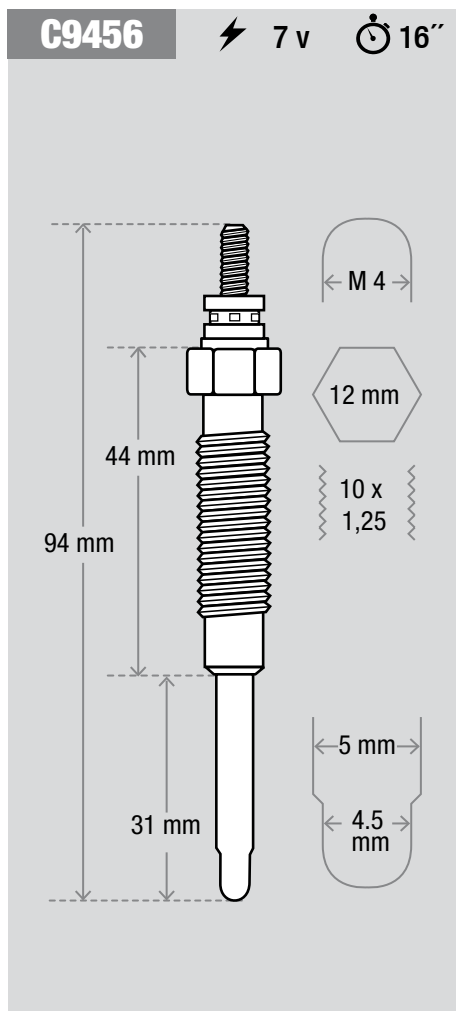

∅ 4

10 mm

10 x 1

5 mm

4.5 mm

C9221 ⚡ 11 v ⌚ 5"

M 4

12 mm

12 X 1,25

76 mm

32 mm

25 mm

5 mm

C9711 ⚡ 11 v ⌚ 5"

Technical drawing of spark plug C9711 showing dimensions: total length 90 mm, hex base diameter 12 mm, threaded length 47 mm, insulator length 24 mm, and tip diameter 5 mm. The base has an M4 thread and 10 x 1,25 threads.

C9717 ⚡ 11 v ⌚ 5"

Technical drawing of spark plug C9717 showing dimensions: total length 91 mm, hex base diameter 12 mm, threaded length 50 mm, and insulator length 22 mm. The base has an M4 thread and 10 x 1,25 threads.

C9728 ⚡ 11 v ⌚ 5"

Technical drawing of spark plug C9728 showing dimensions: total length 95 mm, hex base diameter 12 mm, threaded length 44 mm, and insulator length 32 mm. The base has an M4 thread and 10 x 1,25 threads.