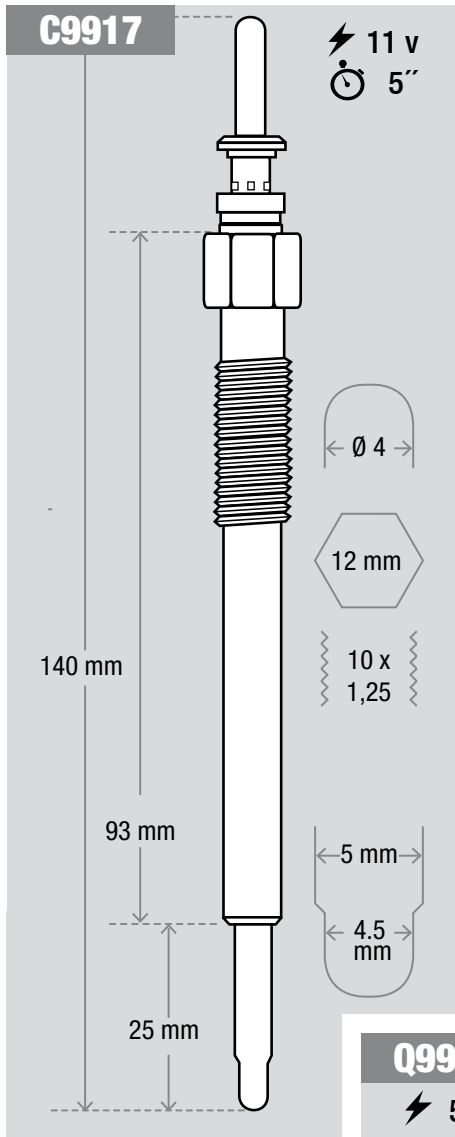

C9728 ⚡ 11 v ⌚ 5"

Technical drawing of spark plug C9728 showing dimensions: total length 95 mm, hex base diameter 12 mm, threaded length 44 mm, and insulator length 32 mm. The base has an M4 thread and 10 x 1,25 threads.

C9778 ⚡ 10,5 v ⌚ 5"

Technical drawing of spark plug C9778 showing dimensions: total length 69 mm, hex base diameter 12 mm, threaded length 33 mm, and insulator length 17 mm. The base has an M4 thread and 10 x 1,25 threads.

C9781 ⚡ 11,5 v ⌚ 5"

Technical drawing of spark plug C9781 showing dimensions: total length 89 mm, hex base diameter 12 mm, threaded length 38 mm, and insulator length 28 mm. The base has a Ø4 thread and 12 x 1,25 threads.

C9786 ⚡ 10,5 v ⌚ 5"

Technical drawing of spark plug C9786 showing dimensions: total length 82 mm, hex base diameter 9,52 mm, threaded length 34 mm, and insulator length 27 mm. The base has a Ø4 thread and 10 X 1 threads.