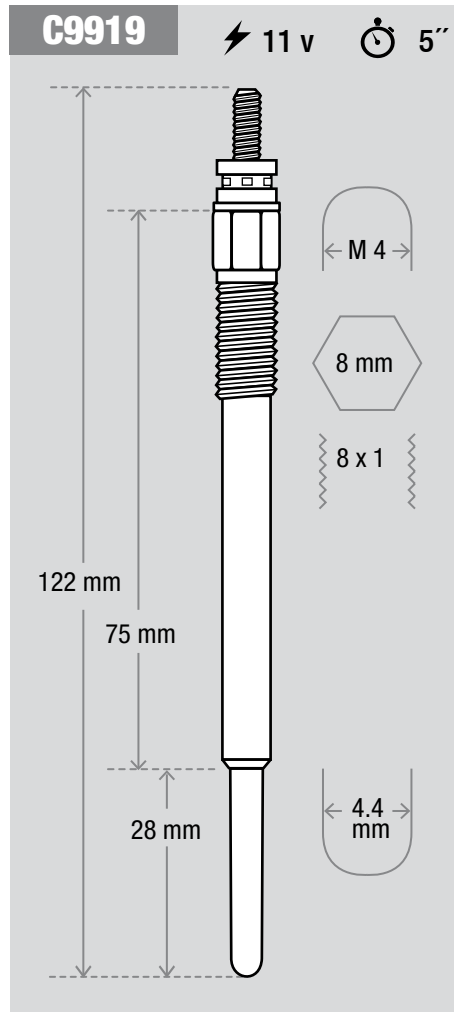

C9728 ⚡ 11 v ⌚ 5"

Technical drawing of spark plug C9728 showing dimensions: total length 95 mm, hex base diameter 12 mm, threaded length 44 mm, and insulator length 32 mm. The base has an M4 thread and 10 x 1,25 threads.

C9778 ⚡ 10,5 v ⌚ 5"

Technical drawing of spark plug C9778 showing dimensions: total length 69 mm, hex base diameter 12 mm, threaded length 33 mm, and insulator length 17 mm. The base has an M4 thread and 10 x 1,25 threads.

C9781 ⚡ 11,5 v ⌚ 5"

Technical drawing of spark plug C9781 showing dimensions: total length 89 mm, hex base diameter 12 mm, threaded length 38 mm, and insulator length 28 mm. The base has a Ø4 thread and 12 x 1,25 threads.

C9786 ⚡ 10,5 v ⌚ 5"

Technical drawing of spark plug C9786 showing dimensions: total length 82 mm, hex base diameter 9,52 mm, threaded length 34 mm, and insulator length 27 mm. The base has a Ø4 thread and 10 X 1 threads.