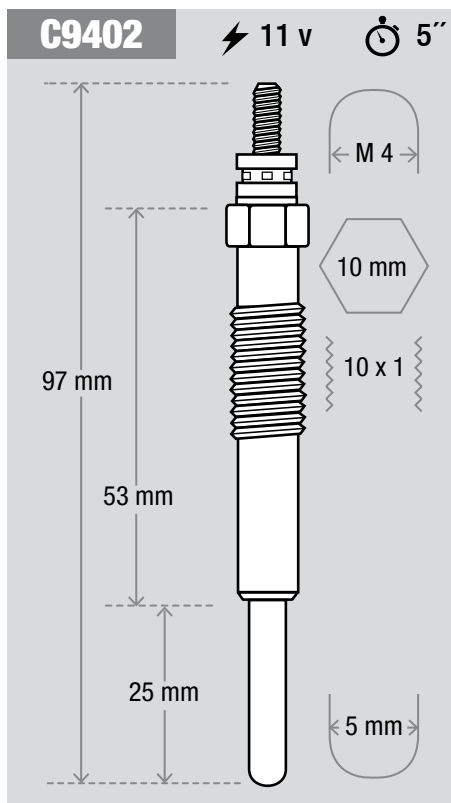

∅ 4

10 mm

10 x 1

5 mm

4.5 mm

C9221 ⚡ 11 v ⌚ 5"

M 4

12 mm

12 X 1,25

76 mm

32 mm

25 mm

5 mm

C9711 ⚡ 11 v ⌚ 5"

Technical drawing of spark plug C9711 showing dimensions: total length 90 mm, hex base diameter 12 mm, threaded length 47 mm, insulator length 24 mm, and tip diameter 5 mm. The base has an M4 thread and 10 x 1,25 threads.

C9717 ⚡ 11 v ⌚ 5"

Technical drawing of spark plug C9717 showing dimensions: total length 91 mm, hex base diameter 12 mm, threaded length 50 mm, and insulator length 22 mm. The base has an M4 thread and 10 x 1,25 threads.

C9728 ⚡ 11 v ⌚ 5"

Technical drawing of spark plug C9728 showing dimensions: total length 95 mm, hex base diameter 12 mm, threaded length 44 mm, and insulator length 32 mm. The base has an M4 thread and 10 x 1,25 threads.