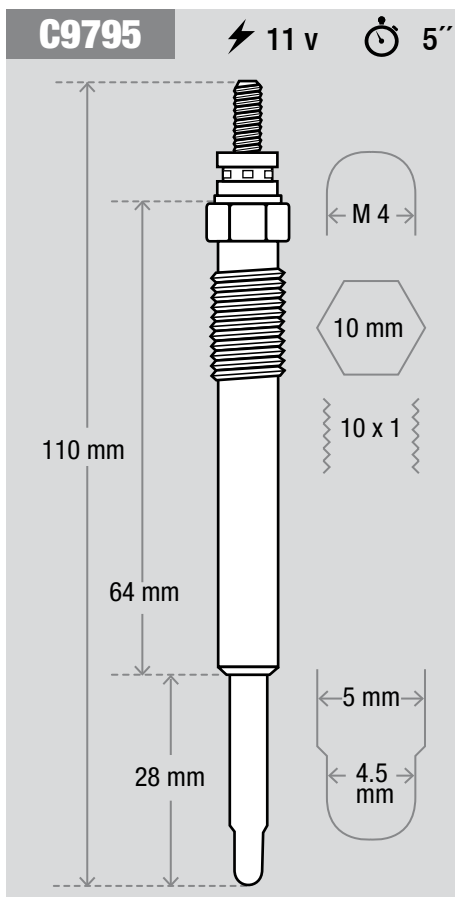

C9728 ⚡ 11 v ⌚ 5"

Technical drawing of spark plug C9728 showing dimensions: total length 95 mm, hex base diameter 12 mm, threaded length 44 mm, and insulator length 32 mm. The base has an M4 thread and 10 x 1,25 threads.

C9778 ⚡ 10,5 v ⌚ 5"

Technical drawing of spark plug C9778 showing dimensions: total length 69 mm, hex base diameter 12 mm, threaded length 33 mm, and insulator length 17 mm. The base has an M4 thread and 10 x 1,25 threads.

C9781 ⚡ 11,5 v ⌚ 5"

Technical drawing of spark plug C9781 showing dimensions: total length 89 mm, hex base diameter 12 mm, threaded length 38 mm, and insulator length 28 mm. The base has a Ø4 thread and 12 x 1,25 threads.

C9786 ⚡ 10,5 v ⌚ 5"

Technical drawing of spark plug C9786 showing dimensions: total length 82 mm, hex base diameter 9,52 mm, threaded length 34 mm, and insulator length 27 mm. The base has a Ø4 thread and 10 X 1 threads.