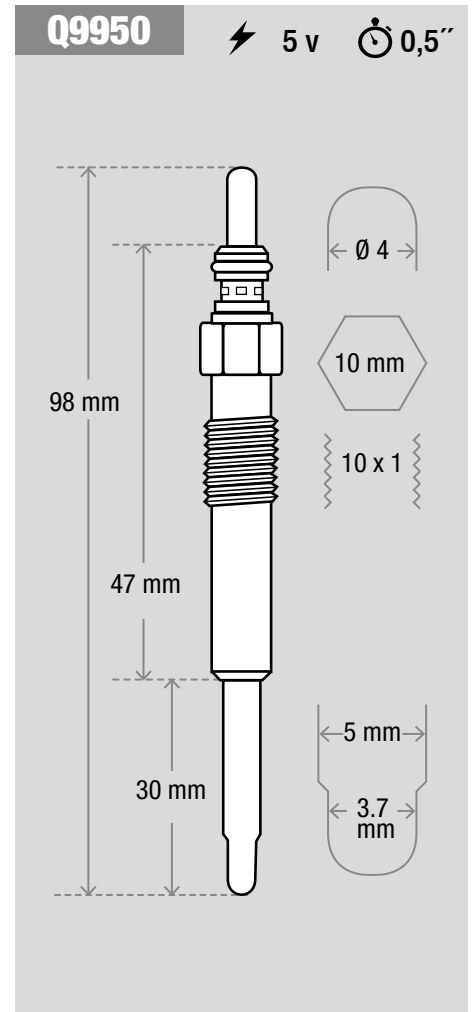

C9728 ⚡ 11 v ⌚ 5"

Technical drawing of spark plug C9728 showing dimensions: total length 95 mm, hex base diameter 12 mm, threaded length 44 mm, and insulator length 32 mm. The base has an M4 thread and 10 x 1,25 threads.

C9778 ⚡ 10,5 v ⌚ 5"

Technical drawing of spark plug C9778 showing dimensions: total length 69 mm, hex base diameter 12 mm, threaded length 33 mm, and insulator length 17 mm. The base has an M4 thread and 10 x 1,25 threads.

C9781 ⚡ 11,5 v ⌚ 5"

Technical drawing of spark plug C9781 showing dimensions: total length 89 mm, hex base diameter 12 mm, threaded length 38 mm, and insulator length 28 mm. The base has a Ø4 thread and 12 x 1,25 threads.

C9786 ⚡ 10,5 v ⌚ 5"

Technical drawing of spark plug C9786 showing dimensions: total length 82 mm, hex base diameter 9,52 mm, threaded length 34 mm, and insulator length 27 mm. The base has a Ø4 thread and 10 X 1 threads.