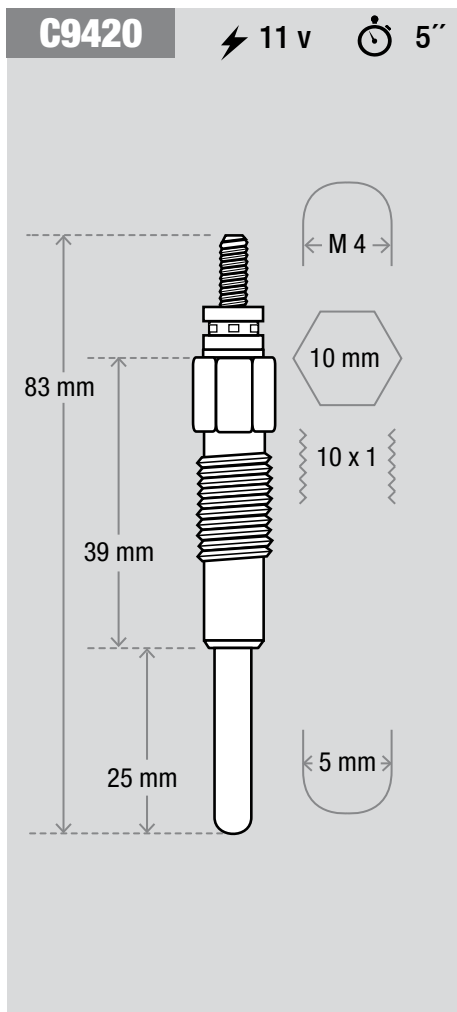

∅ 4

10 mm

10 x 1

5 mm

4.5 mm

C9221 ⚡ 11 v ⌚ 5"

M 4

12 mm

12 X 1,25

76 mm

32 mm

25 mm

5 mm

C9711 ⚡ 11 v ⌚ 5"

Technical drawing of spark plug C9711 showing dimensions: total length 90 mm, hex base diameter 12 mm, threaded length 47 mm, insulator length 24 mm, and tip diameter 5 mm. The base has an M4 thread and 10 x 1,25 threads.

C9717 ⚡ 11 v ⌚ 5"

Technical drawing of spark plug C9717 showing dimensions: total length 91 mm, hex base diameter 12 mm, threaded length 50 mm, and insulator length 22 mm. The base has an M4 thread and 10 x 1,25 threads.

C9728 ⚡ 11 v ⌚ 5"

Technical drawing of spark plug C9728 showing dimensions: total length 95 mm, hex base diameter 12 mm, threaded length 44 mm, and insulator length 32 mm. The base has an M4 thread and 10 x 1,25 threads.