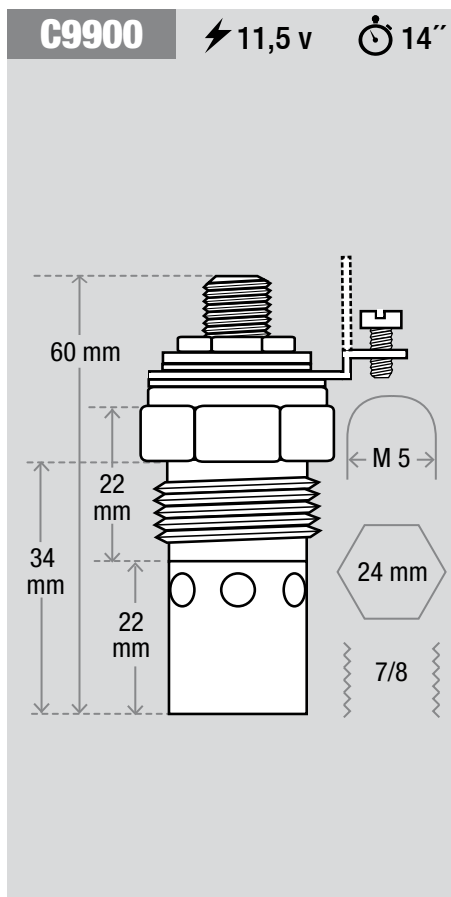

C9728 ⚡ 11 v ⌚ 5"

Technical drawing of spark plug C9728 showing dimensions: total length 95 mm, hex base diameter 12 mm, threaded length 44 mm, and insulator length 32 mm. The base has an M4 thread and 10 x 1,25 threads.

C9778 ⚡ 10,5 v ⌚ 5"

Technical drawing of spark plug C9778 showing dimensions: total length 69 mm, hex base diameter 12 mm, threaded length 33 mm, and insulator length 17 mm. The base has an M4 thread and 10 x 1,25 threads.

C9781 ⚡ 11,5 v ⌚ 5"

Technical drawing of spark plug C9781 showing dimensions: total length 89 mm, hex base diameter 12 mm, threaded length 38 mm, and insulator length 28 mm. The base has a Ø4 thread and 12 x 1,25 threads.

C9786 ⚡ 10,5 v ⌚ 5"

Technical drawing of spark plug C9786 showing dimensions: total length 82 mm, hex base diameter 9,52 mm, threaded length 34 mm, and insulator length 27 mm. The base has a Ø4 thread and 10 X 1 threads.