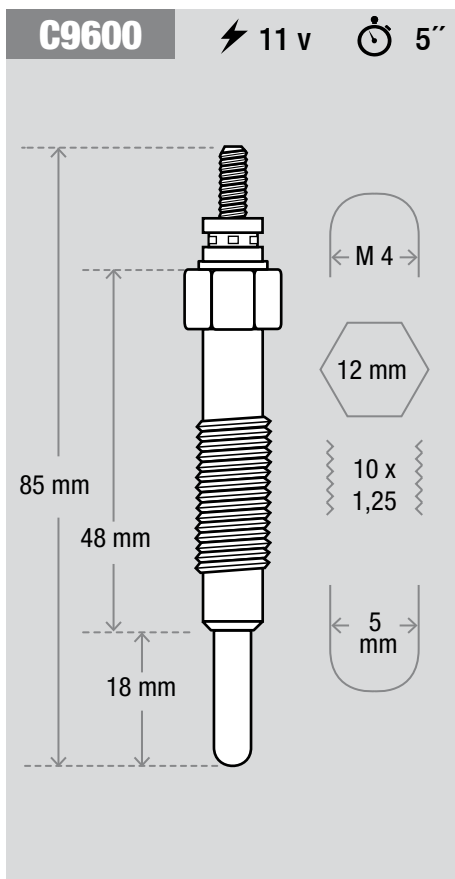

∅ 4

10 mm

10 x 1

5 mm

4.5 mm

C9221 ⚡ 11 v ⌚ 5"

M 4

12 mm

12 X 1,25

76 mm

32 mm

25 mm

5 mm

C9711 ⚡ 11 v ⌚ 5"

Technical drawing of spark plug C9711 showing dimensions: total length 90 mm, hex base diameter 12 mm, threaded length 47 mm, insulator length 24 mm, and tip diameter 5 mm. The base has an M4 thread and 10 x 1,25 threads.

C9717 ⚡ 11 v ⌚ 5"

Technical drawing of spark plug C9717 showing dimensions: total length 91 mm, hex base diameter 12 mm, threaded length 50 mm, and insulator length 22 mm. The base has an M4 thread and 10 x 1,25 threads.

C9728 ⚡ 11 v ⌚ 5"

Technical drawing of spark plug C9728 showing dimensions: total length 95 mm, hex base diameter 12 mm, threaded length 44 mm, and insulator length 32 mm. The base has an M4 thread and 10 x 1,25 threads.