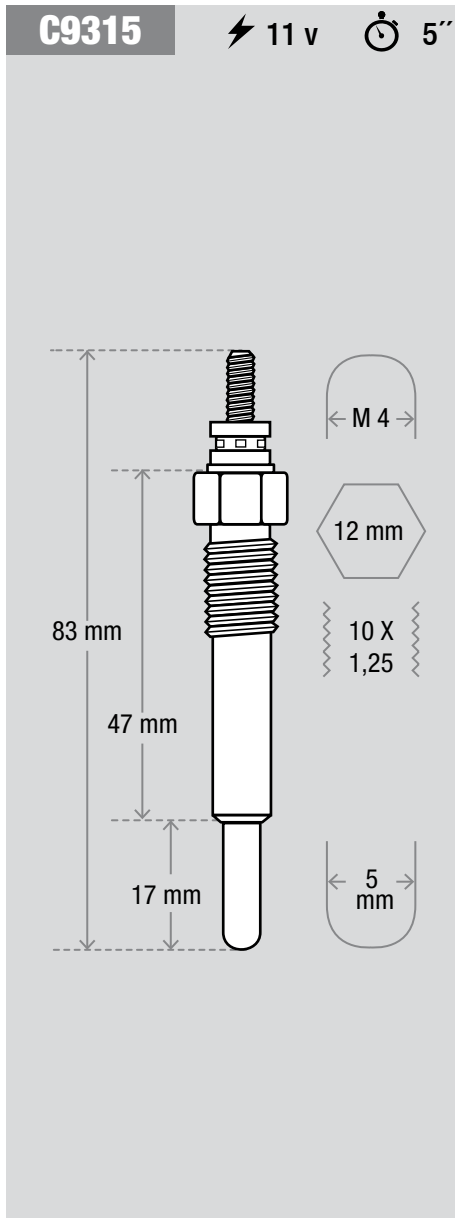

53 mm

25 mm

5 mm

C9213 ⚡ 11 v ⌚ 5"

∅ 4

10 mm

10 x 1

148 mm

∅ 4

10 mm

10 x 1

5 mm

4.5 mm

C9221 ⚡ 11 v ⌚ 5"

M 4

12 mm

10 x 1,25

89 mm

53 mm

17 mm

5 mm

C9300 ⚡ 11 v ⌚ 5"

M 4

12 mm

12 X 1,25

76 mm

32 mm

25 mm

5 mm

C9711 ⚡ 11 v ⌚ 5"

Technical drawing of spark plug C9711 showing dimensions: total length 90 mm, hex base diameter 12 mm, threaded length 47 mm, insulator length 24 mm, and tip diameter 5 mm. The base has an M4 thread and 10 x 1,25 threads.