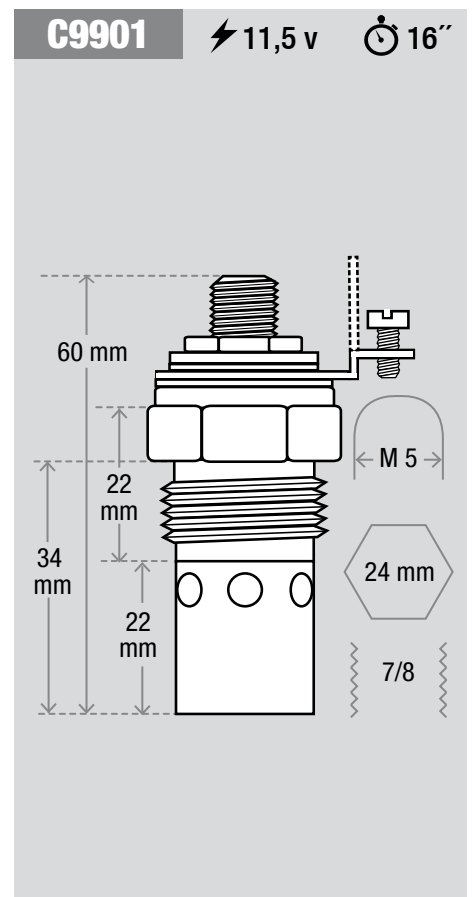

C9728 ⚡ 11 v ⌚ 5"

Technical drawing of spark plug C9728 showing dimensions: total length 95 mm, hex base diameter 12 mm, threaded length 44 mm, and insulator length 32 mm. The base has an M4 thread and 10 x 1,25 threads.

C9778 ⚡ 10,5 v ⌚ 5"

Technical drawing of spark plug C9778 showing dimensions: total length 69 mm, hex base diameter 12 mm, threaded length 33 mm, and insulator length 17 mm. The base has an M4 thread and 10 x 1,25 threads.

C9781 ⚡ 11,5 v ⌚ 5"

Technical drawing of spark plug C9781 showing dimensions: total length 89 mm, hex base diameter 12 mm, threaded length 38 mm, and insulator length 28 mm. The base has a Ø4 thread and 12 x 1,25 threads.

C9786 ⚡ 10,5 v ⌚ 5"

Technical drawing of spark plug C9786 showing dimensions: total length 82 mm, hex base diameter 9,52 mm, threaded length 34 mm, and insulator length 27 mm. The base has a Ø4 thread and 10 X 1 threads.