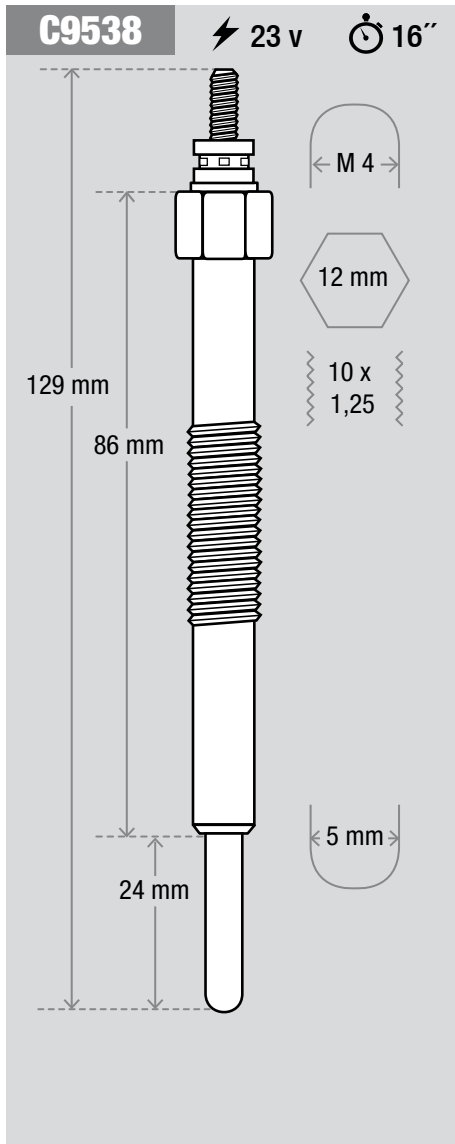

53 mm

25 mm

5 mm

C9213 ⚡ 11 v ⌚ 5"

∅ 4

10 mm

10 x 1

148 mm

12 X 1,25

76 mm

32 mm

25 mm

5 mm

C9711 ⚡ 11 v ⌚ 5"

Technical drawing of spark plug C9711 showing dimensions: total length 90 mm, hex base diameter 12 mm, threaded length 47 mm, insulator length 24 mm, and tip diameter 5 mm. The base has an M4 thread and 10 x 1,25 threads.

C9717 ⚡ 11 v ⌚ 5"

Technical drawing of spark plug C9717 showing dimensions: total length 91 mm, hex base diameter 12 mm, threaded length 50 mm, and insulator length 22 mm. The base has an M4 thread and 10 x 1,25 threads.

C9728 ⚡ 11 v ⌚ 5"

Technical drawing of spark plug C9728 showing dimensions: total length 95 mm, hex base diameter 12 mm, threaded length 44 mm, and insulator length 32 mm. The base has an M4 thread and 10 x 1,25 threads.