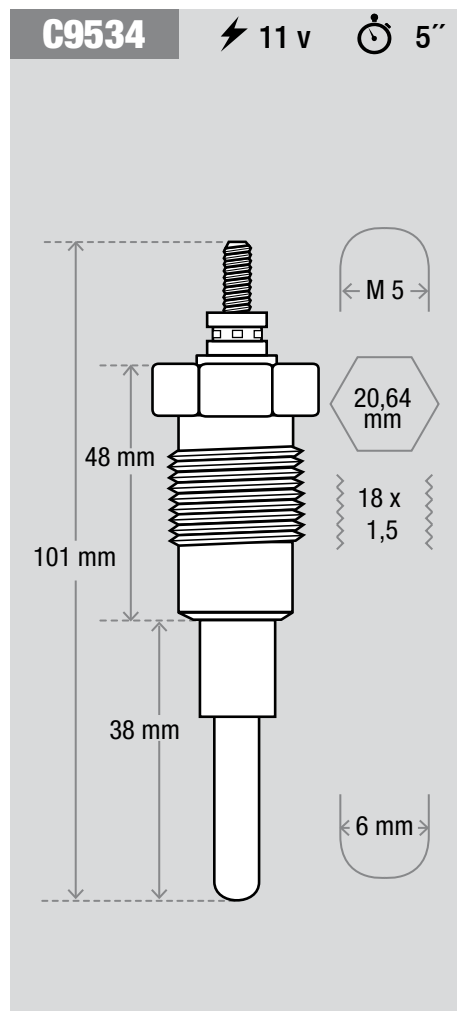

∅ 4

10 mm

10 x 1

5 mm

4.5 mm

C9221 ⚡ 11 v ⌚ 5"

M 4

12 mm

12 X 1,25

76 mm

32 mm

25 mm

5 mm

C9711 ⚡ 11 v ⌚ 5"

Technical drawing of spark plug C9711 showing dimensions: total length 90 mm, hex base diameter 12 mm, threaded length 47 mm, insulator length 24 mm, and tip diameter 5 mm. The base has an M4 thread and 10 x 1,25 threads.

C9717 ⚡ 11 v ⌚ 5"

Technical drawing of spark plug C9717 showing dimensions: total length 91 mm, hex base diameter 12 mm, threaded length 50 mm, and insulator length 22 mm. The base has an M4 thread and 10 x 1,25 threads.

C9728 ⚡ 11 v ⌚ 5"

Technical drawing of spark plug C9728 showing dimensions: total length 95 mm, hex base diameter 12 mm, threaded length 44 mm, and insulator length 32 mm. The base has an M4 thread and 10 x 1,25 threads.