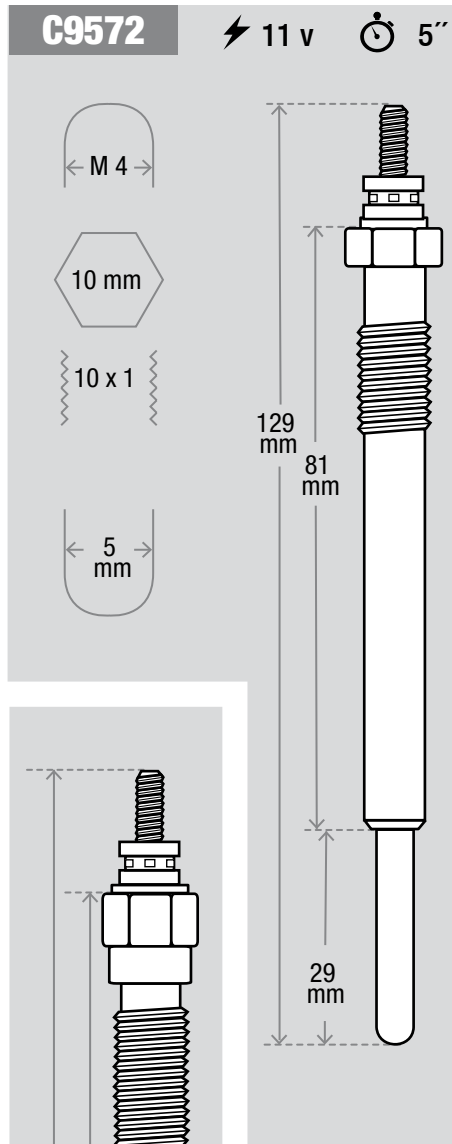

∅ 4

10 mm

10 x 1

5 mm

4.5 mm

C9221 ⚡ 11 v ⌚ 5"

M 4

12 mm

12 X 1,25

76 mm

32 mm

25 mm

5 mm

C9711 ⚡ 11 v ⌚ 5"

Technical drawing of spark plug C9711 showing dimensions: total length 90 mm, hex base diameter 12 mm, threaded length 47 mm, insulator length 24 mm, and tip diameter 5 mm. The base has an M4 thread and 10 x 1,25 threads.

C9717 ⚡ 11 v ⌚ 5"

Technical drawing of spark plug C9717 showing dimensions: total length 91 mm, hex base diameter 12 mm, threaded length 50 mm, and insulator length 22 mm. The base has an M4 thread and 10 x 1,25 threads.

C9728 ⚡ 11 v ⌚ 5"

Technical drawing of spark plug C9728 showing dimensions: total length 95 mm, hex base diameter 12 mm, threaded length 44 mm, and insulator length 32 mm. The base has an M4 thread and 10 x 1,25 threads.