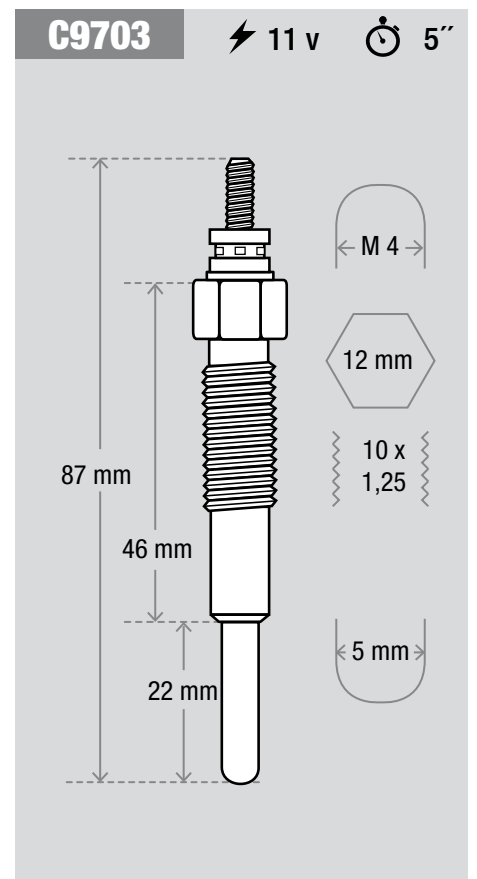

∅ 4

10 mm

10 x 1

5 mm

4.5 mm

C9221 ⚡ 11 v ⌚ 5"

M 4

12 mm

12 X 1,25

76 mm

32 mm

25 mm

5 mm

C9711 ⚡ 11 v ⌚ 5"

Technical drawing of spark plug C9711 showing dimensions: total length 90 mm, hex base diameter 12 mm, threaded length 47 mm, insulator length 24 mm, and tip diameter 5 mm. The base has an M4 thread and 10 x 1,25 threads.

C9717 ⚡ 11 v ⌚ 5"

Technical drawing of spark plug C9717 showing dimensions: total length 91 mm, hex base diameter 12 mm, threaded length 50 mm, and insulator length 22 mm. The base has an M4 thread and 10 x 1,25 threads.

C9728 ⚡ 11 v ⌚ 5"

Technical drawing of spark plug C9728 showing dimensions: total length 95 mm, hex base diameter 12 mm, threaded length 44 mm, and insulator length 32 mm. The base has an M4 thread and 10 x 1,25 threads.