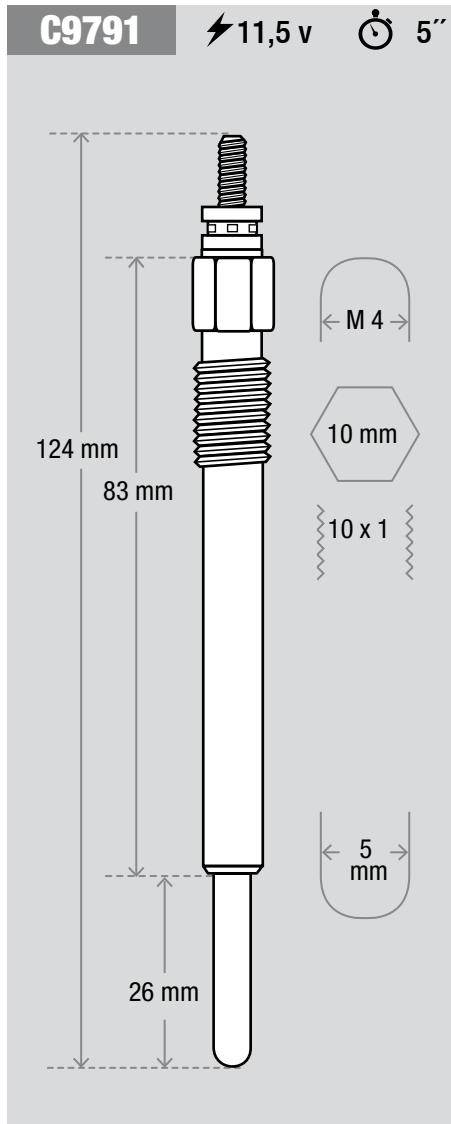

C9728 ⚡ 11 v ⌚ 5"

Technical drawing of spark plug C9728 showing dimensions: total length 95 mm, hex base diameter 12 mm, threaded length 44 mm, and insulator length 32 mm. The base has an M4 thread and 10 x 1,25 threads.

C9778 ⚡ 10,5 v ⌚ 5"

Technical drawing of spark plug C9778 showing dimensions: total length 69 mm, hex base diameter 12 mm, threaded length 33 mm, and insulator length 17 mm. The base has an M4 thread and 10 x 1,25 threads.

C9781 ⚡ 11,5 v ⌚ 5"

Technical drawing of spark plug C9781 showing dimensions: total length 89 mm, hex base diameter 12 mm, threaded length 38 mm, and insulator length 28 mm. The base has a Ø4 thread and 12 x 1,25 threads.

C9786 ⚡ 10,5 v ⌚ 5"

Technical drawing of spark plug C9786 showing dimensions: total length 82 mm, hex base diameter 9,52 mm, threaded length 34 mm, and insulator length 27 mm. The base has a Ø4 thread and 10 X 1 threads.