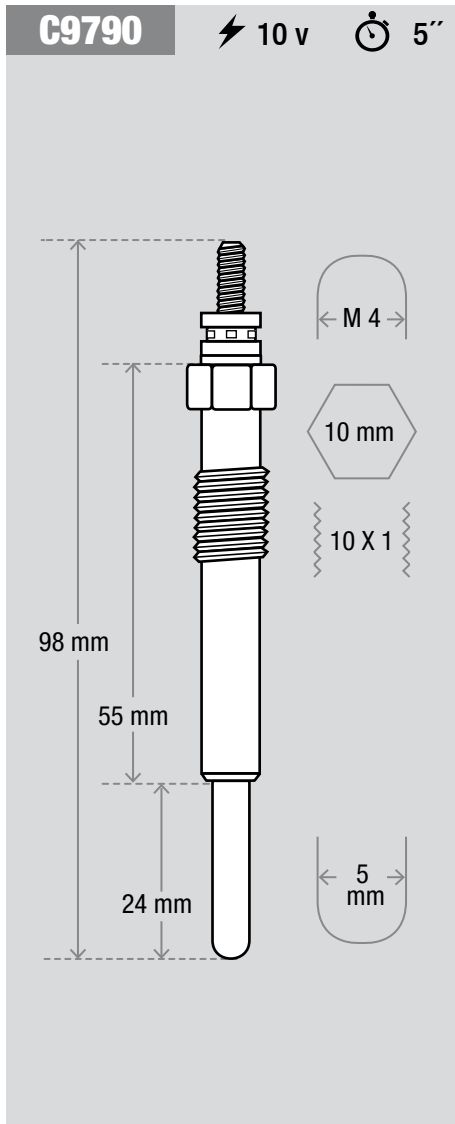

C9728 ⚡ 11 v ⌚ 5"

Technical drawing of spark plug C9728 showing dimensions: total length 95 mm, hex base diameter 12 mm, threaded length 44 mm, and insulator length 32 mm. The base has an M4 thread and 10 x 1,25 threads.

C9778 ⚡ 10,5 v ⌚ 5"

Technical drawing of spark plug C9778 showing dimensions: total length 69 mm, hex base diameter 12 mm, threaded length 33 mm, and insulator length 17 mm. The base has an M4 thread and 10 x 1,25 threads.

C9781 ⚡ 11,5 v ⌚ 5"

Technical drawing of spark plug C9781 showing dimensions: total length 89 mm, hex base diameter 12 mm, threaded length 38 mm, and insulator length 28 mm. The base has a Ø4 thread and 12 x 1,25 threads.

C9786 ⚡ 10,5 v ⌚ 5"

Technical drawing of spark plug C9786 showing dimensions: total length 82 mm, hex base diameter 9,52 mm, threaded length 34 mm, and insulator length 27 mm. The base has a Ø4 thread and 10 X 1 threads.