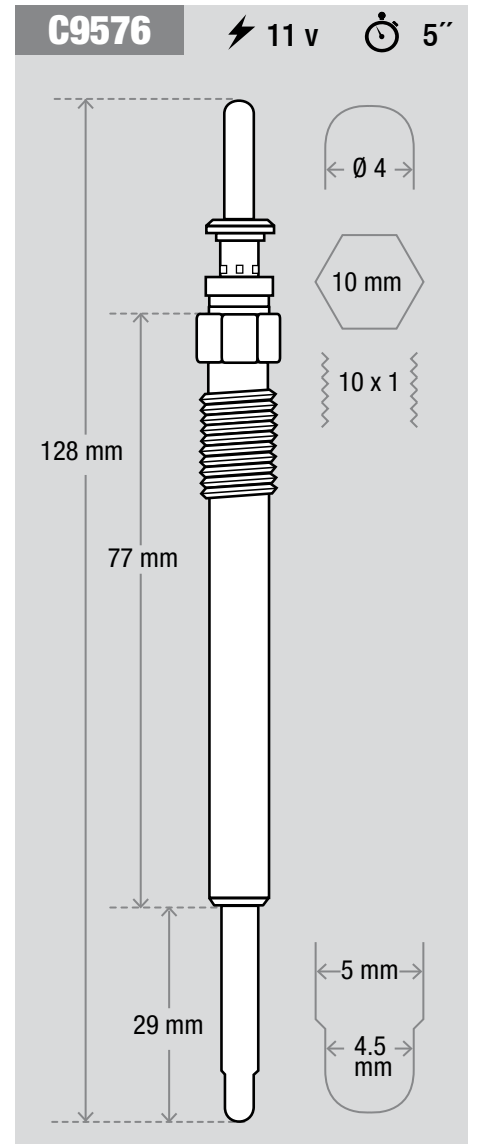

∅ 4

10 mm

10 x 1

5 mm

4.5 mm

C9221 ⚡ 11 v ⌚ 5"

M 4

12 mm

12 X 1,25

76 mm

32 mm

25 mm

5 mm

C9711 ⚡ 11 v ⌚ 5"

Technical drawing of spark plug C9711 showing dimensions: total length 90 mm, hex base diameter 12 mm, threaded length 47 mm, insulator length 24 mm, and tip diameter 5 mm. The base has an M4 thread and 10 x 1,25 threads.

C9717 ⚡ 11 v ⌚ 5"

Technical drawing of spark plug C9717 showing dimensions: total length 91 mm, hex base diameter 12 mm, threaded length 50 mm, and insulator length 22 mm. The base has an M4 thread and 10 x 1,25 threads.

C9728 ⚡ 11 v ⌚ 5"

Technical drawing of spark plug C9728 showing dimensions: total length 95 mm, hex base diameter 12 mm, threaded length 44 mm, and insulator length 32 mm. The base has an M4 thread and 10 x 1,25 threads.