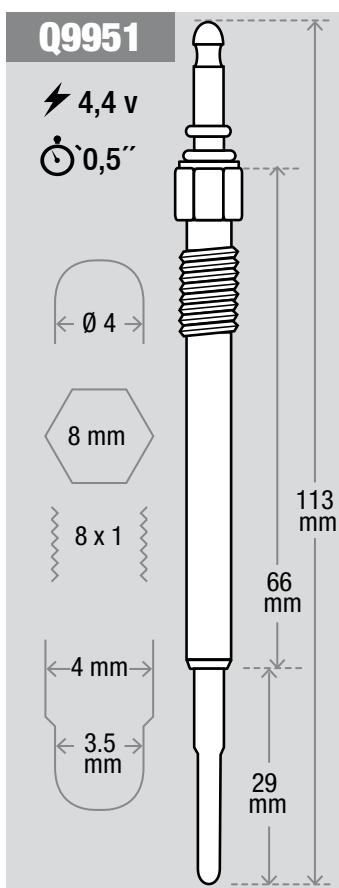

C9728 ⚡ 11 v ⌚ 5"

Technical drawing of spark plug C9728 showing dimensions: total length 95 mm, hex base diameter 12 mm, threaded length 44 mm, and insulator length 32 mm. The base has an M4 thread and 10 x 1,25 threads.

C9778 ⚡ 10,5 v ⌚ 5"

Technical drawing of spark plug C9778 showing dimensions: total length 69 mm, hex base diameter 12 mm, threaded length 33 mm, and insulator length 17 mm. The base has an M4 thread and 10 x 1,25 threads.

C9781 ⚡ 11,5 v ⌚ 5"

Technical drawing of spark plug C9781 showing dimensions: total length 89 mm, hex base diameter 12 mm, threaded length 38 mm, and insulator length 28 mm. The base has a Ø4 thread and 12 x 1,25 threads.

C9786 ⚡ 10,5 v ⌚ 5"

Technical drawing of spark plug C9786 showing dimensions: total length 82 mm, hex base diameter 9,52 mm, threaded length 34 mm, and insulator length 27 mm. The base has a Ø4 thread and 10 X 1 threads.